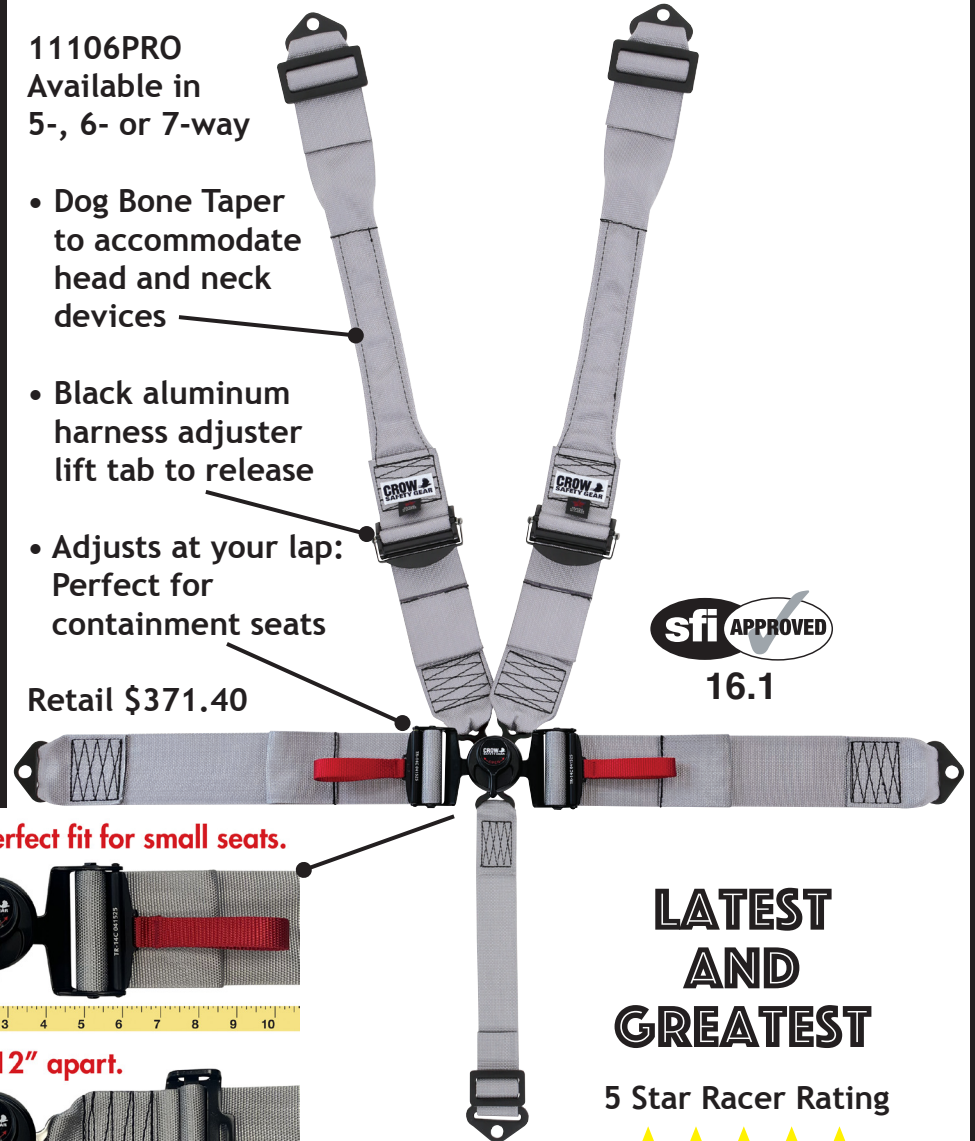

## Evolution of the Race Harness

11104  
Available in  
5-, 6- or 7-way

- 5-way kam lock
- All points bolt in
- Steel Roller Adjusters pull down to adjust
- Steel Roller Adjusters pull up or pull down to adjust

Retail \$248.89

**& TRIED  
TRUE**  
since 1972

11106PRO  
Available in  
5-, 6- or 7-way

- Dog Bone Taper to accommodate head and neck devices
- Black aluminum harness adjuster lift tab to release
- Adjusts at your lap: Perfect for containment seats

Retail \$371.40

Adjusters 5" apart. A perfect fit for small seats.

Adjusters 12" apart.

**LATEST  
AND  
GREATEST**

5 Star Racer Rating